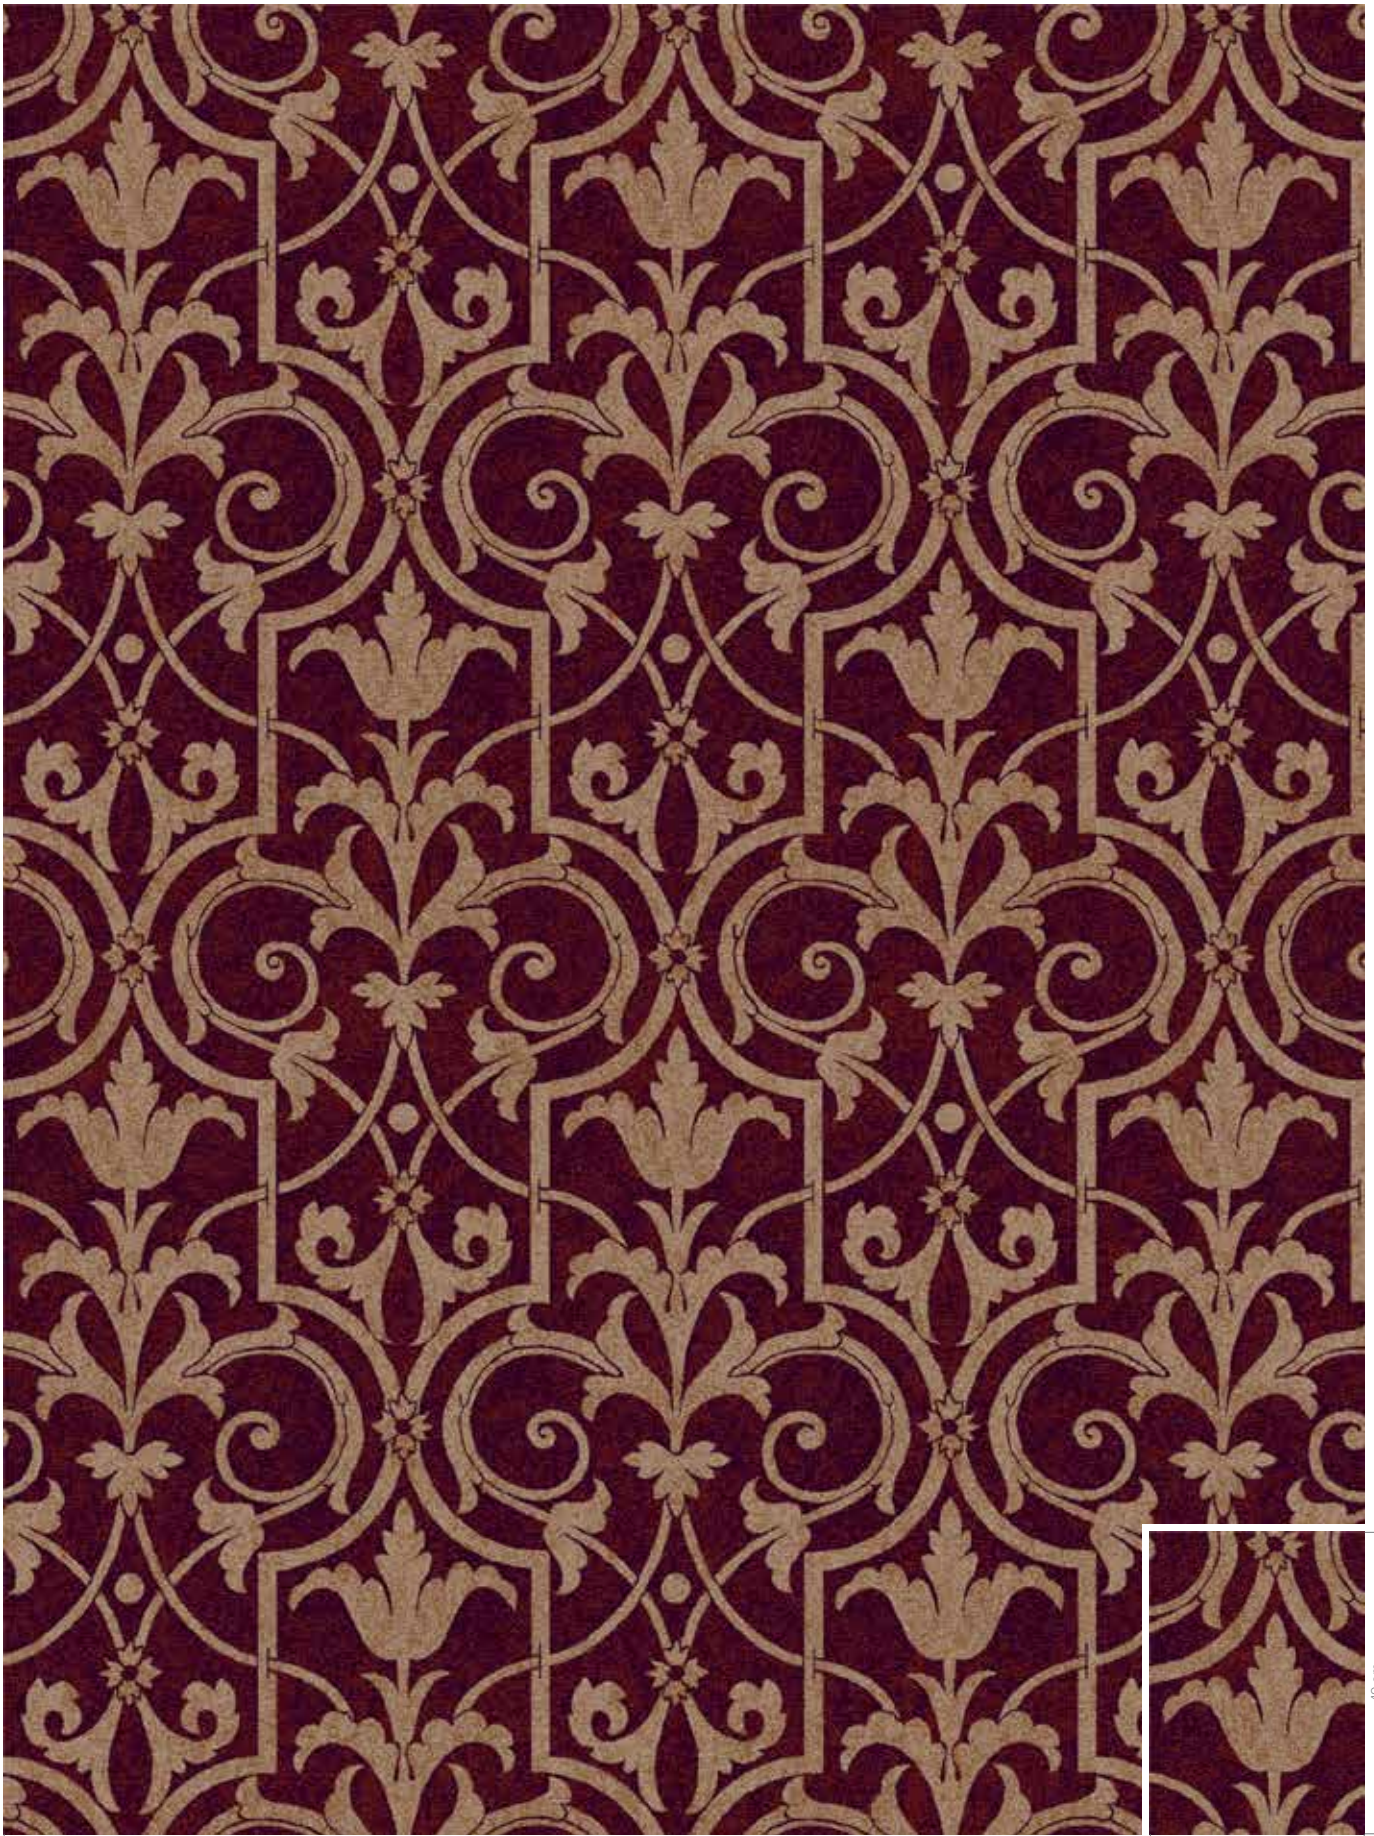

RF52755105 ROCHESTER MEDALLION

K5275

w: 97.5 cm x l: 97.5 cm

RF52755106 NEW SAVONNERIE

K5275

w: 97.8 cm x l: 97.8 cm

C1	C2	C3	C4	C5
GB12	GB2	GB11	AC26	GB1

200 cm