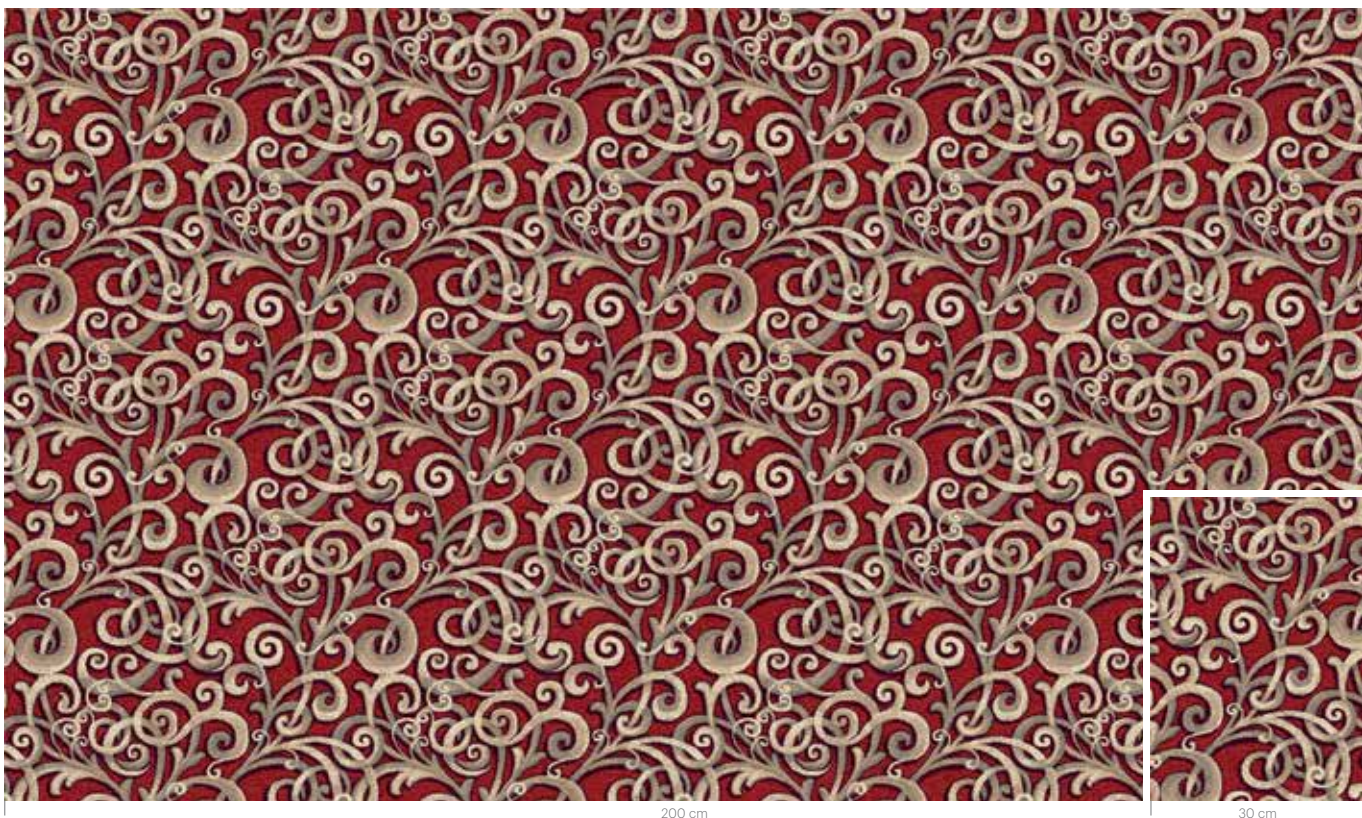

100 cm

100 cm

RF52755115 MUCHA
w: 48,8 cm x l: 48,8 cm

K5275

RF52755116 IRON GATE
w: 130,0 cm x l: 130,0 cm

K5275

STANDARD COLOUR PALETTES

All designs are developed in one of our standard colour palettes as listed. Each palette has 12 solid base colours (1-12) including a large number of accent colours (AC).